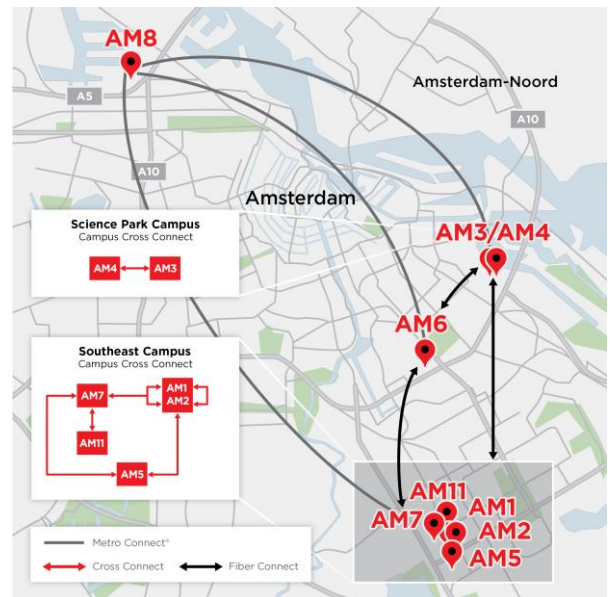

Our Amsterdam data centers enable customers to be part of a rich industry ecosystem. This allows clients to directly connect to more than 250 international networks, making our Amsterdam colocation facilities some of the most network-dense locations worldwide. It is also an excellent geographic region to reach central and eastern Europe and connect to many U.S. and European businesses served by our data centers. We host ecosystems for Content Digital Networks (CDNs), e-commerce, broadcasting, advertising and gaming companies. In addition to our own Equinix Internet Exchange™, we provide connection to AMS-IX and NL-ix.

Amsterdam Data Centers Benefits

- Ability to reach 80% of Europe within 50 milliseconds makes location ideal for enterprises with multiple European offices
- Ideal entry point for cloud providers looking to establish presence in Europe with direct access to hundreds of carriers
- Peering on Equinix Internet Exchange for IP traffic and on GRX for mobile network operators
- Direct access to multiple mobile service provider core nodes including Syniverse, RIM and Opera Interconnection to hundreds of carriers

Kuiperbergweg 13
1101AE Amsterdam
The Netherlands

+31.20.808.0015 (globally)
servicedesk.nl@eu.equinix.com