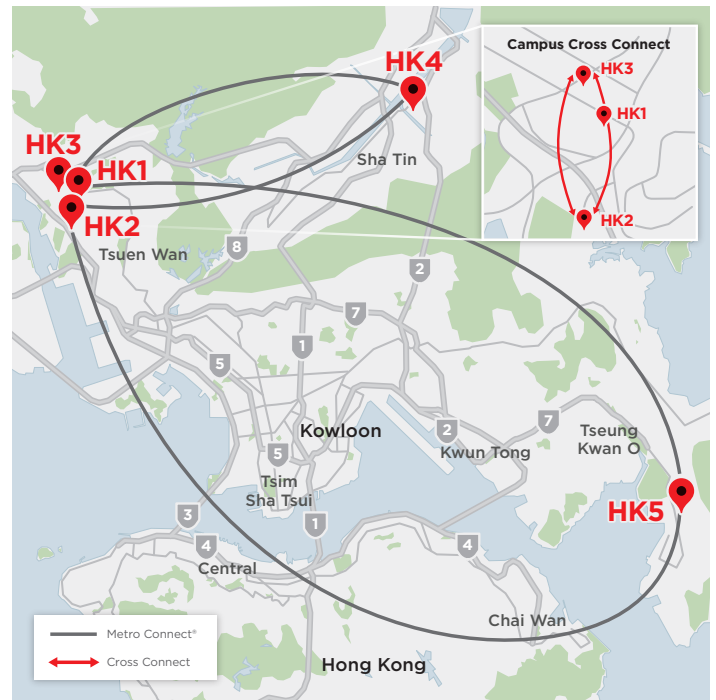

HONG KONG IBX BENEFITS

- Leading regional internet exchange and one of the most carrier-dense network hubs in Hong Kong
- Financial hub of Asia with a strong financial ecosystem (135+ participants including banks, exchanges and multiple market data vendors)
- Metro Connect® provides a city-wide campus that allows each new facility to reap the benefits of existing ones
- Offers Business Continuity Trading Room (BCTR) service supporting recovery requirements for financial firms' front-and back-office personnel